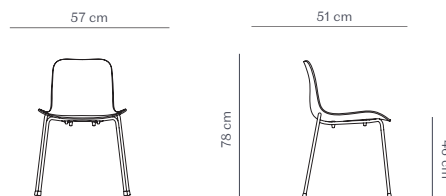

## DIMENSIONS

Width: 57 cm  
Depth: 51 cm  
Height: 78 cm  
Seat Height: 46 cm